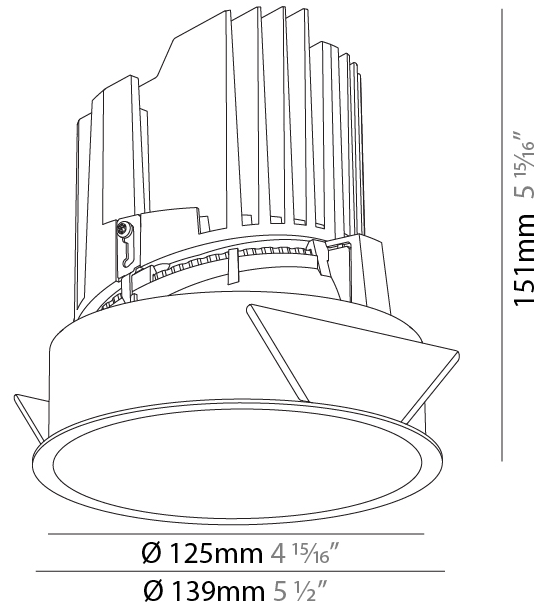

PHYSICAL

Shape: Round
Diameter (mm): 139
Diameter (in): 5 1/2
Height (mm): 151
Height (in): 5 15/16
Ceiling Thickness (mm): 10 / 12.5 / 15
Ceiling Thickness (in): 3/8 or 1/2 or 9/16
Min. Recessing Depth (mm): 170
Min. Recessing Depth (in): 6 11/16
Light Distribution: Downlight
Weight (kg): 0.946
Weight (lbs): 2.09
Fixture Finish: SSR / BKV / CWI / CRY / HAB / LAG / UFT / ITA / RUA / RUR / MIC / FTG / MYG / TWT / LOD / PUS / FRO / FUP / KIA / POP / BLS / SPG / MEY / GOH / GUM / CHC / COM / ABZ / JAG / OBR / MOS / ROR
Fixture Material: Aluminum Die Cast
Cut-out Measurements: 130mm / 5 1/8"

ELECTRICAL

Lamp Type: LED (Zhaga Standard)
Input Wattage (W): 13.2 / 16.5
Total Output Wattage (W): 12 / 14
Dimming: Tri-Mode (Non-Dimming and Phase Dimming (120Vac only) and 0-10V Dimming)
Driver Included: No
Driver Location: Recessed Housing
Driver Type: Constant Current - Universal
Driver Class: Class 2
Housing: See components
Input Voltage (V): 120 - 277
Constant Current (MA): 350

LED

Number of LEDs: 1
Color Temperature (°K): 2700 / 3000 / 3500 / 4000
Max. Delivered Lumen (lm): 810 / 900 / 970 / 990
Nominal Lumen (lm): 960 / 1070 / 1156 / 1180
CRI: >90 CRI
Efficiency (%): 0.905
Lamp Life (hrs): 50000

OPTICAL

Reflector: 10

RATINGS AND CERTIFICATIONS

Certified By: Certified for North American Standards
IP rating: IP54